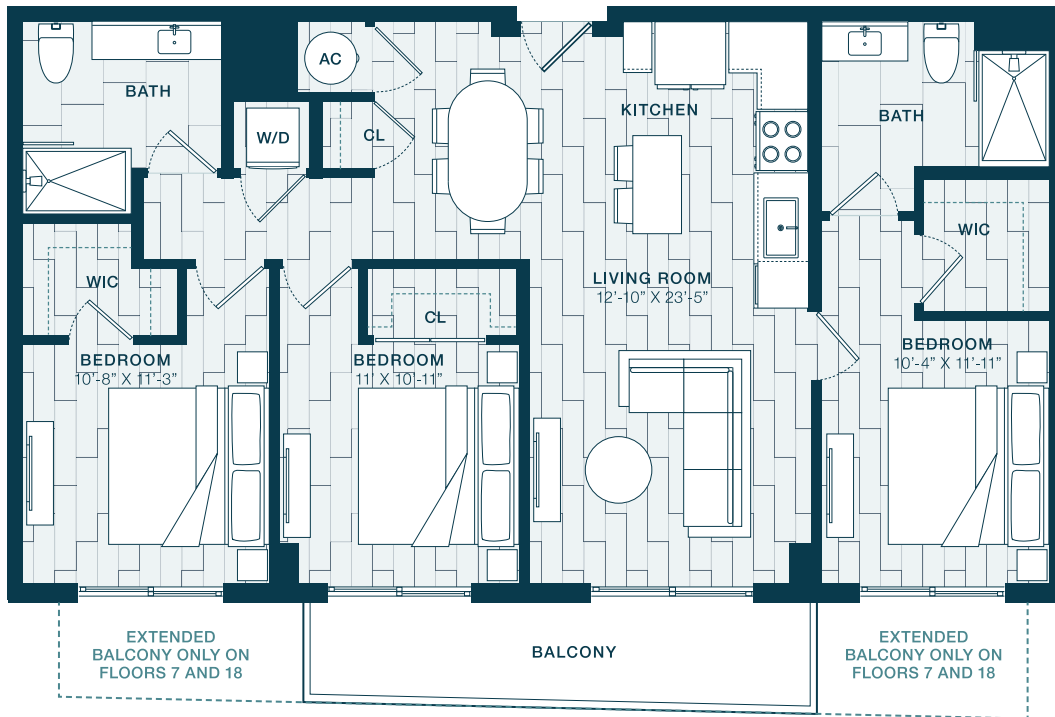

C1

1288

3 BED / 2 BATH

SQ. FT.

	9600 S Dixie Hwy Miami, FL 33156
	www.crestmiami.com

** Pricing and availability are subject to change. Rent is based on monthly frequency. Additional fees may apply, such as but not limited to package delivery, trash, water, amenities, etc.*
*** Floorplans are artist's rendering. All dimensions are approximate. Actual product and specifications may vary in dimension or detail. Not all features are available in every apartment. Please see a representative for details.*