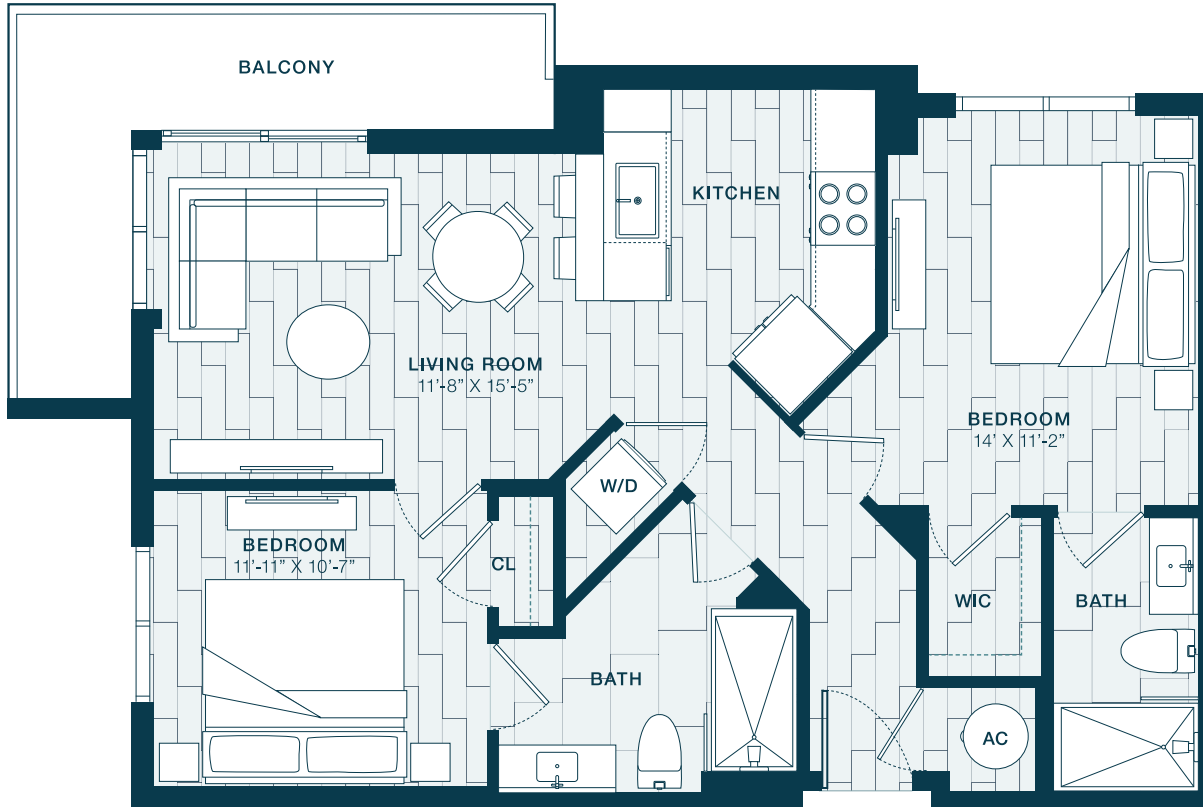

B8

973

2 BED / 2 BATH

SQ. FT.

CREST
AT PINECREST

9600 S Dixie Hwy | Miami, FL 33156

www.crestmiami.com

* Pricing and availability are subject to change. Rent is based on monthly frequency. Additional fees may apply, such as but not limited to package delivery, trash, water, amenities, etc.

** Floorplans are artist's rendering. All dimensions are approximate. Actual product and specifications may vary in dimension or detail. Not all features are available in every apartment. Please see a representative for details.