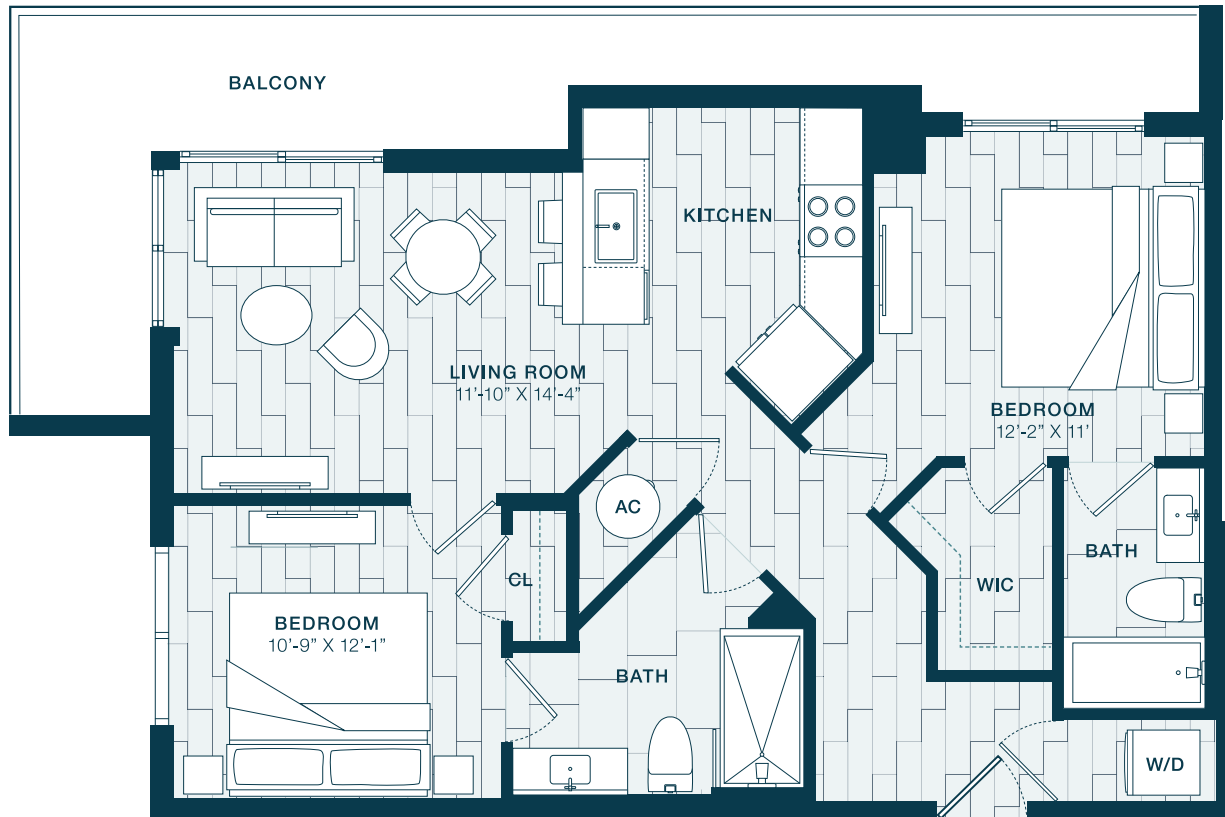

# 973

2 BED / 2 BATH

SQ. FT.

**CREST**  
AT PINECREST

9600 S Dixie Hwy | Miami, FL 33156

[www.crestmiami.com](http://www.crestmiami.com)

\* Pricing and availability are subject to change. Rent is based on monthly frequency. Additional fees may apply, such as but not limited to package delivery, trash, water, amenities, etc.

\*\* Floorplans are artist's rendering. All dimensions are approximate. Actual product and specifications may vary in dimension or detail. Not all features are available in every apartment. Please see a representative for details.