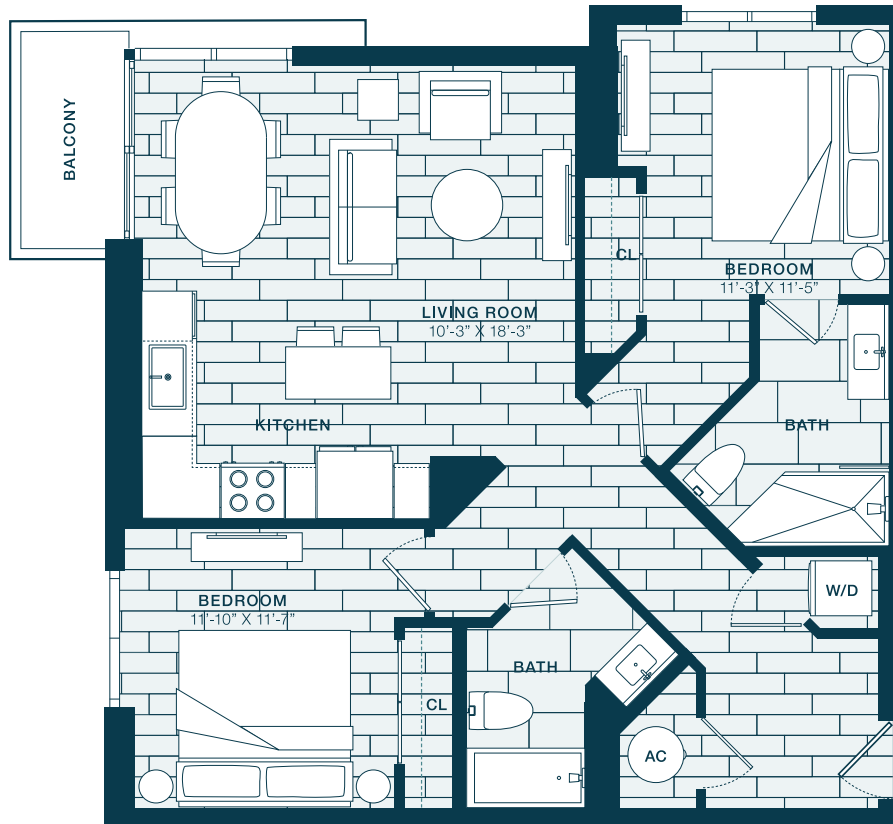

B6

1089

2 BED / 2 BATH

SQ. FT.

CREST
AT PINECREST

9600 S Dixie Hwy | Miami, FL 33156

www.crestmiami.com

* Pricing and availability are subject to change. Rent is based on monthly frequency. Additional fees may apply, such as but not limited to package delivery, trash, water, amenities, etc.

** Floorplans are artist's rendering. All dimensions are approximate. Actual product and specifications may vary in dimension or detail. Not all features are available in every apartment. Please see a representative for details.