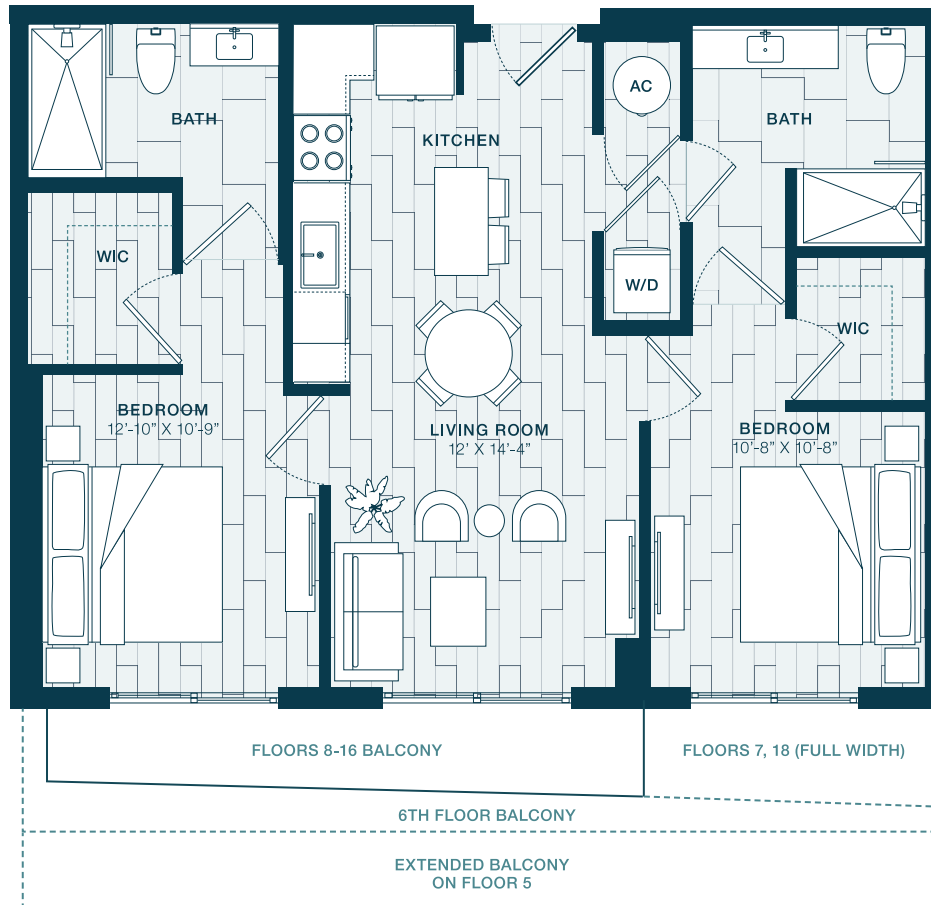

B5

2 BED / 2 BATH

955

SQ. FT.

	9600 S Dixie Hwy Miami, FL 33156
	www.crestmiami.com

* Pricing and availability are subject to change. Rent is based on monthly frequency. Additional fees may apply, such as but not limited to package delivery, trash, water, amenities, etc.
** Floorplans are artist's rendering. All dimensions are approximate. Actual product and specifications may vary in dimension or detail. Not all features are available in every apartment. Please see a representative for details.