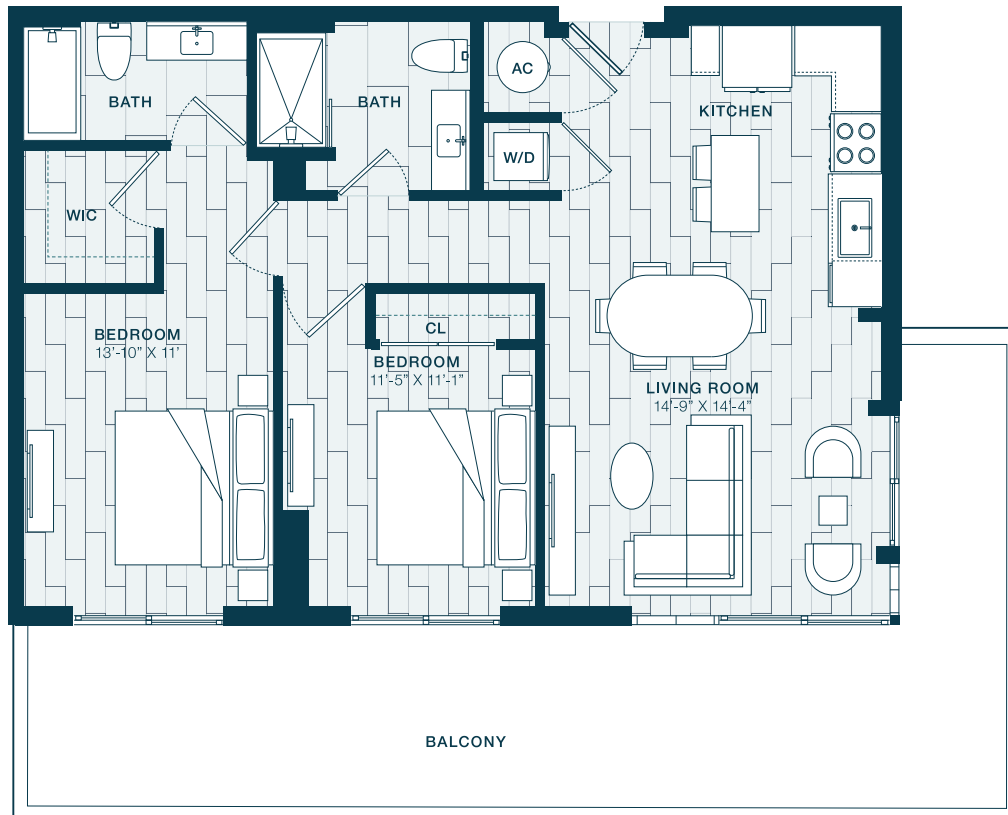

B4

1053

2 BED / 2 BATH

SQ. FT.

	9600 S Dixie Hwy Miami, FL 33156
	www.crestmiami.com

* Pricing and availability are subject to change. Rent is based on monthly frequency. Additional fees may apply, such as but not limited to package delivery, trash, water, amenities, etc.

** Floorplans are artist's rendering. All dimensions are approximate. Actual product and specifications may vary in dimension or detail. Not all features are available in every apartment. Please see a representative for details.