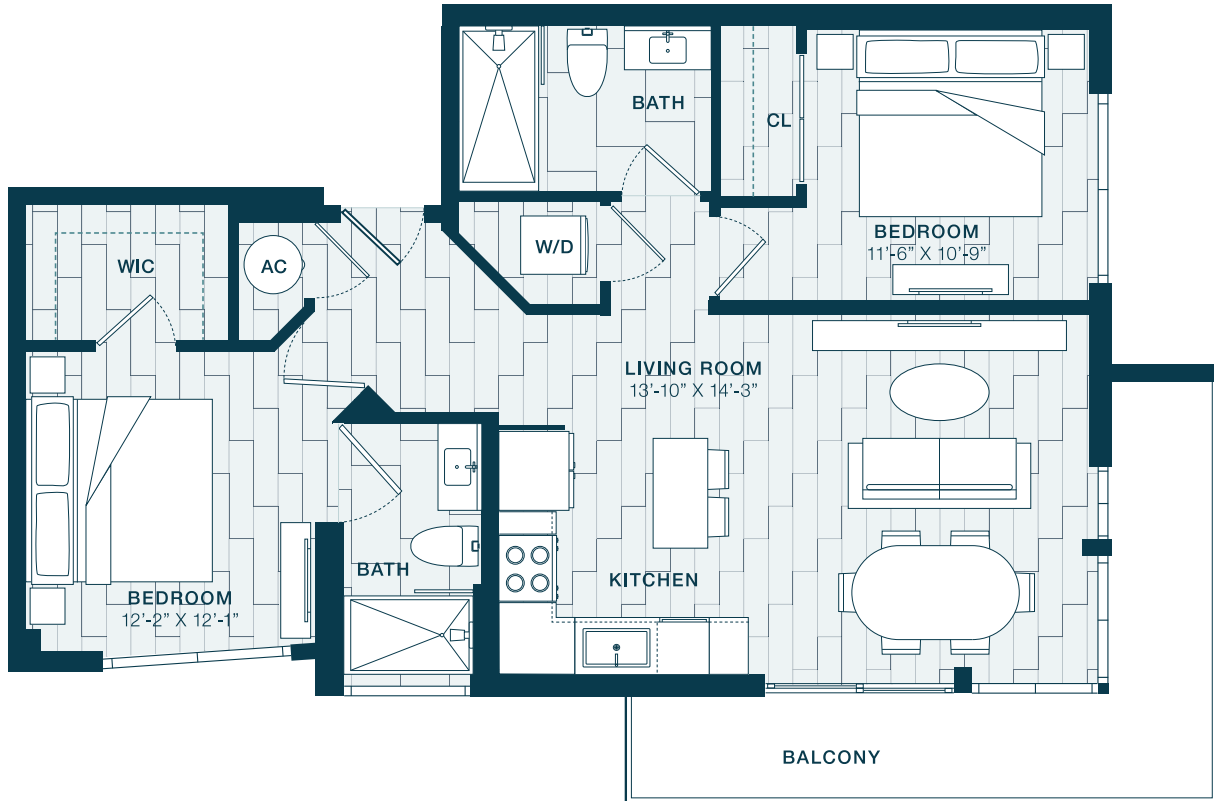

B1

1028

2 BED / 2 BATH

SQ. FT.

	9600 S Dixie Hwy Miami, FL 33156
	www.crestmiami.com

* Pricing and availability are subject to change. Rent is based on monthly frequency. Additional fees may apply, such as but not limited to package delivery, trash, water, amenities, etc.
** Floorplans are artist's rendering. All dimensions are approximate. Actual product and specifications may vary in dimension or detail. Not all features are available in every apartment. Please see a representative for details.