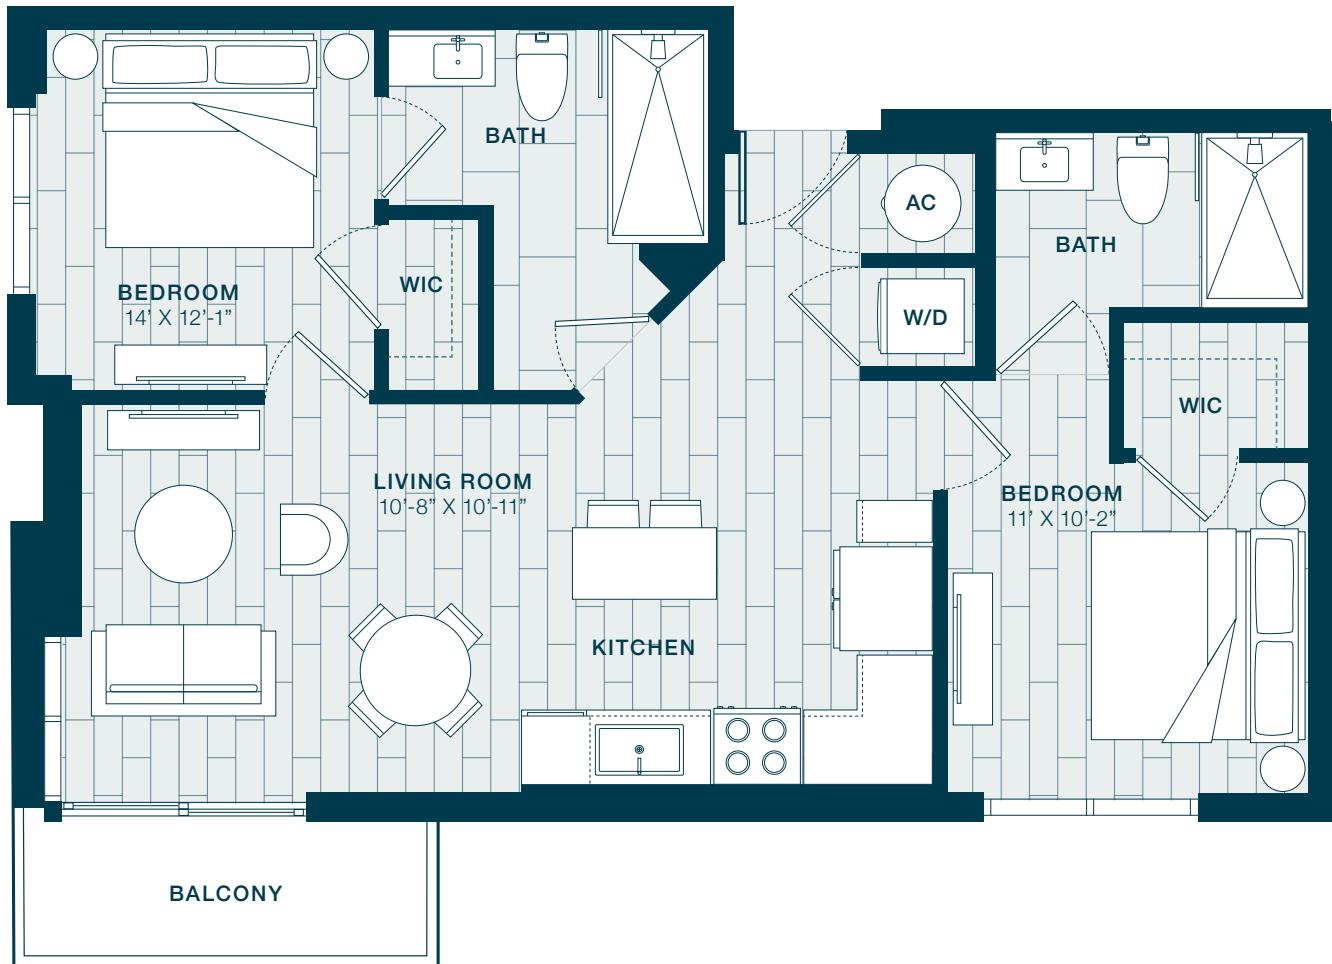

CREST
AT PINECREST

B10

2 Bed | 2 Bath | 905 SF

Floors 8 - 17

f @crestmiami
info@crestmiami.com

9600 S Dixie Hwy, Miami, FL 33156
305-605-9600 | crestmiami.com

FLOORPLANS ARE ARTIST'S RENDERING. ALL DIMENSIONS ARE APPROXIMATE. ACTUAL PRODUCT AND SPECIFICATIONS MAY VARY IN DIMENSION OR DETAIL. NOT ALL FEATURES ARE AVAILABLE IN EVERY APARTMENT. PRICES AND AVAILABILITY ARE SUBJECT TO CHANGE. PLEASE SEE A REPRESENTATIVE FOR DETAILS.