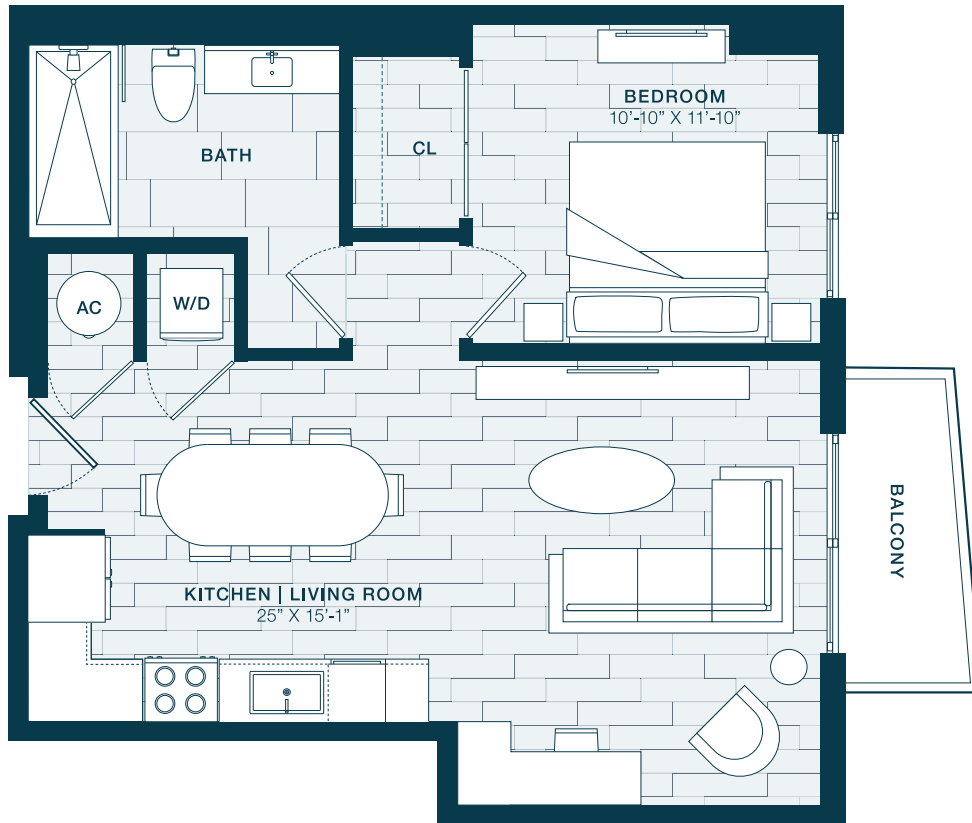

A9

732

1 BED / 1 BATH

SQ. FT.

	9600 S Dixie Hwy Miami, FL 33156
	www.crestmiami.com

* Pricing and availability are subject to change. Rent is based on monthly frequency. Additional fees may apply, such as but not limited to package delivery, trash, water, amenities, etc.

** Floorplans are artist's rendering. All dimensions are approximate. Actual product and specifications may vary in dimension or detail. Not all features are available in every apartment. Please see a representative for details.