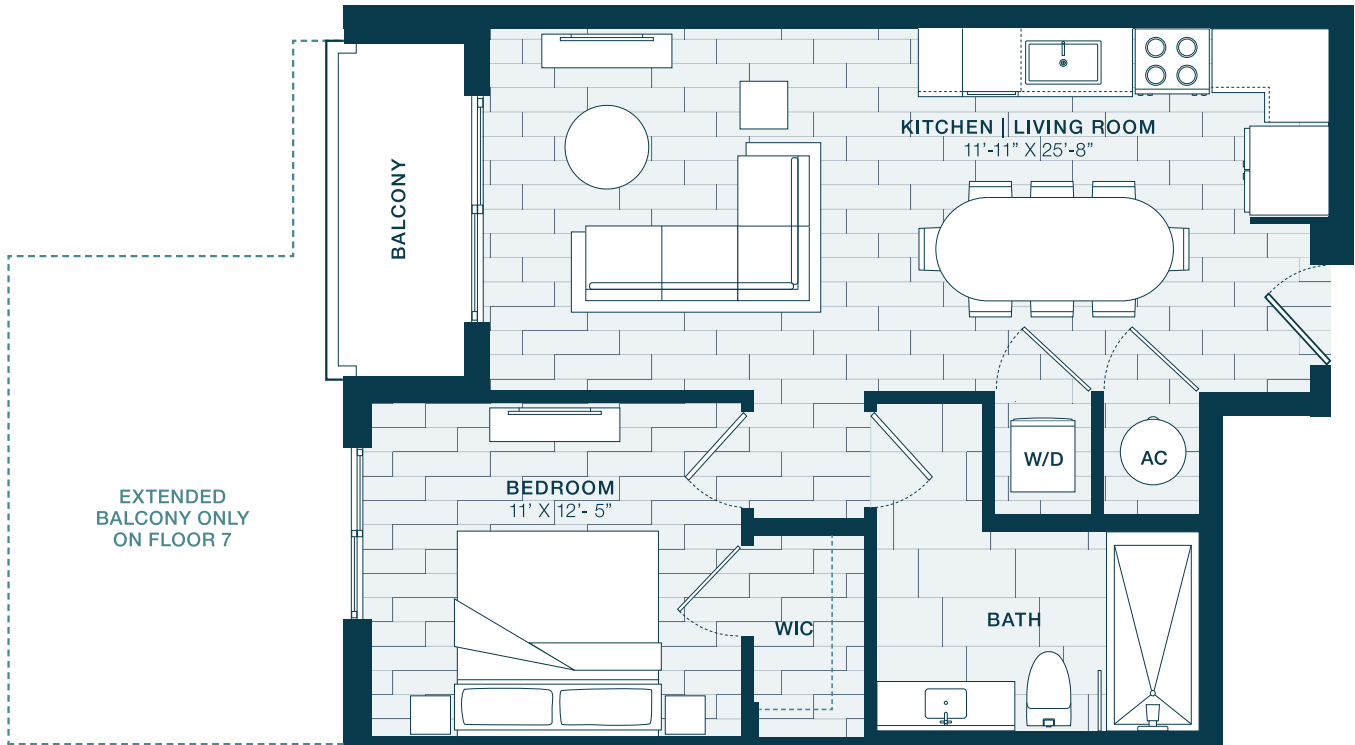

A8

695

1 BED / 1 BATH

SQ. FT.

	9600 S Dixie Hwy Miami, FL 33156
	www.crestmiami.com

* Pricing and availability are subject to change. Rent is based on monthly frequency. Additional fees may apply, such as but not limited to package delivery, trash, water, amenities, etc.

** Floorplans are artist's rendering. All dimensions are approximate. Actual product and specifications may vary in dimension or detail. Not all features are available in every apartment. Please see a representative for details.