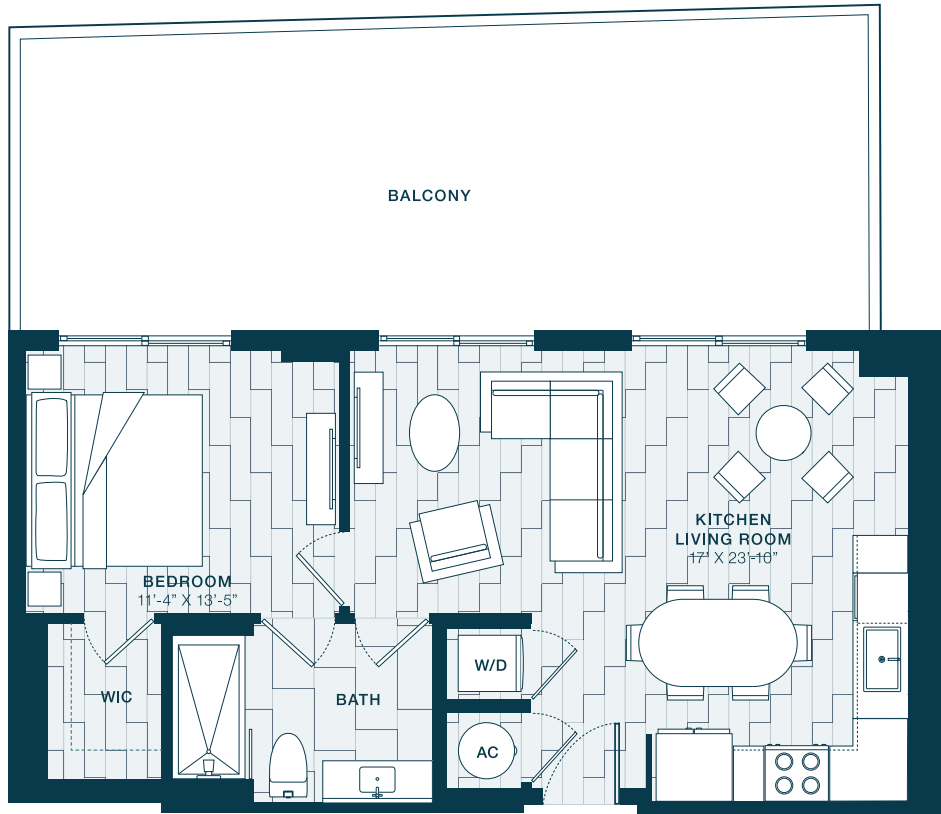

A7

1 BED / 1 BATH

820

SQ. FT.

	9600 S Dixie Hwy Miami, FL 33156
	www.crestmiami.com

* Pricing and availability are subject to change. Rent is based on monthly frequency. Additional fees may apply, such as but not limited to package delivery, trash, water, amenities, etc.

** Floorplans are artist's rendering. All dimensions are approximate. Actual product and specifications may vary in dimension or detail. Not all features are available in every apartment. Please see a representative for details.