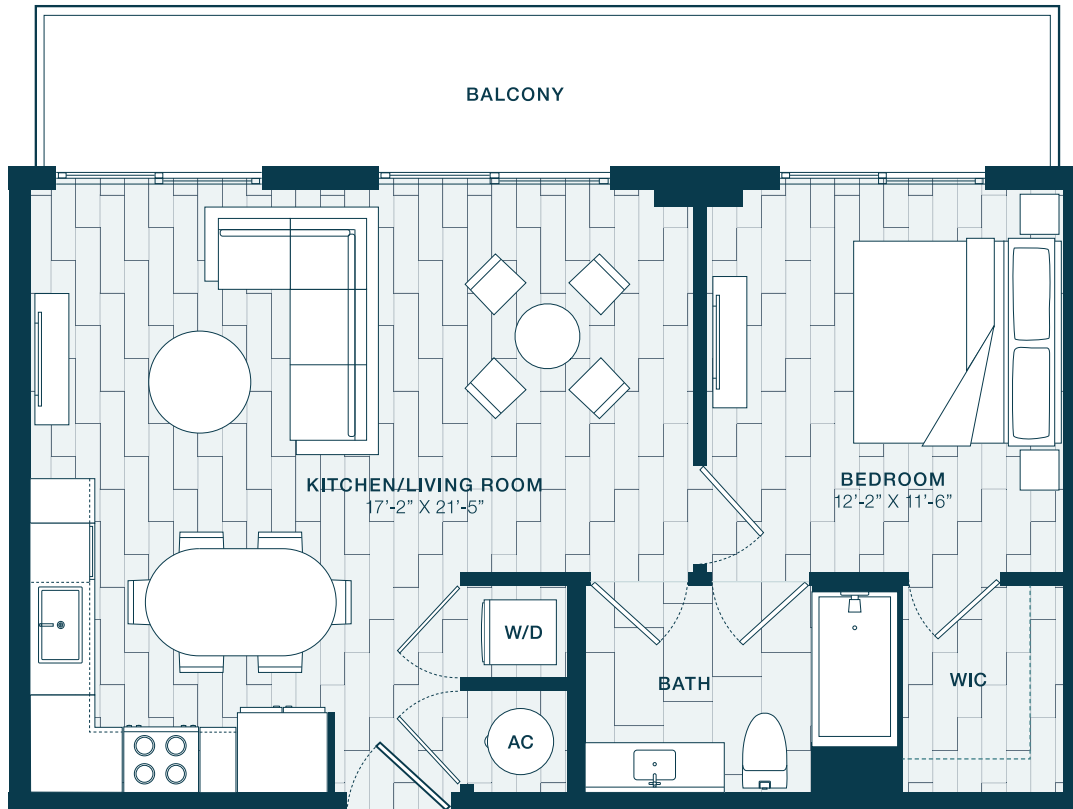

A6

703

1 BED / 1 BATH

SQ. FT.

	9600 S Dixie Hwy Miami, FL 33156
	www.crestmiami.com

* Pricing and availability are subject to change. Rent is based on monthly frequency. Additional fees may apply, such as but not limited to package delivery, trash, water, amenities, etc.

** Floorplans are artist's rendering. All dimensions are approximate. Actual product and specifications may vary in dimension or detail. Not all features are available in every apartment. Please see a representative for details.