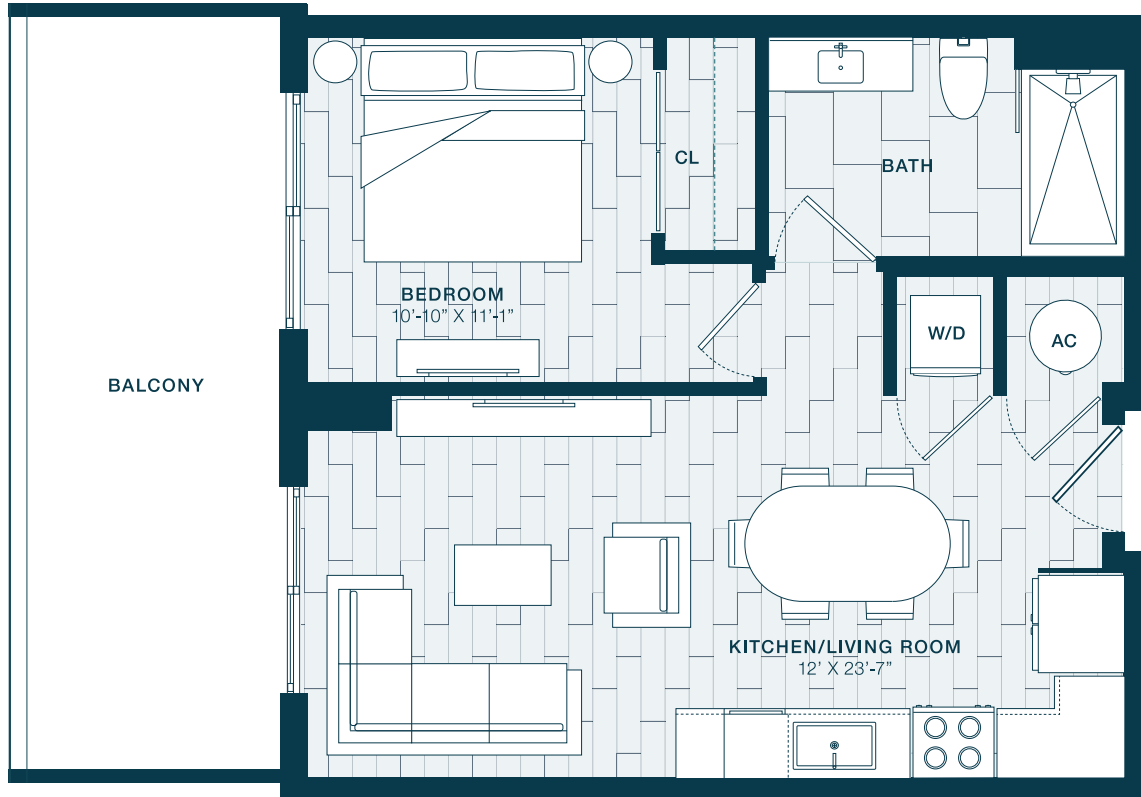

A5

641-645

1 BED / 1 BATH

SQ. FT.

CREST
AT PINECREST

9600 S Dixie Hwy | Miami, FL 33156

www.crestmiami.com

* Pricing and availability are subject to change. Rent is based on monthly frequency. Additional fees may apply, such as but not limited to package delivery, trash, water, amenities, etc.

** Floorplans are artist's rendering. All dimensions are approximate. Actual product and specifications may vary in dimension or detail. Not all features are available in every apartment. Please see a representative for details.