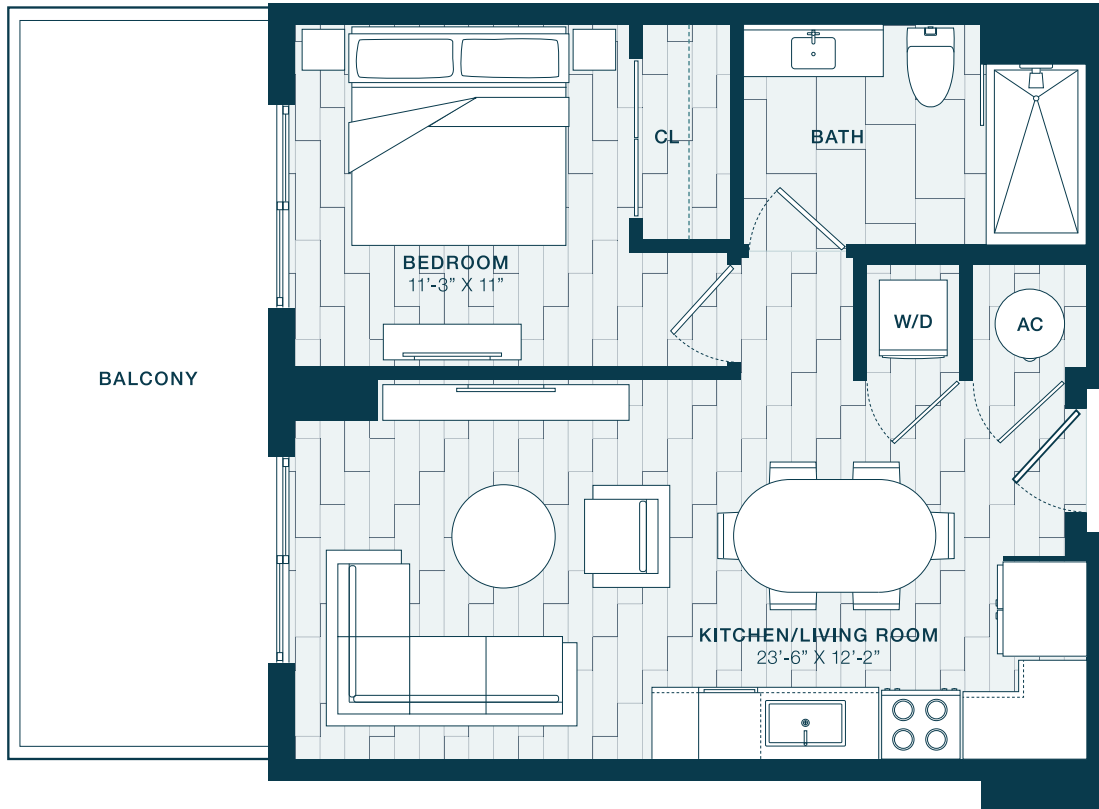

A5.1

1 BED / 1 BATH

655

SQ. FT.

CREST
AT PINECREST

9600 S Dixie Hwy | Miami, FL 33156

www.crestmiami.com

* Pricing and availability are subject to change. Rent is based on monthly frequency. Additional fees may apply, such as but not limited to package delivery, trash, water, amenities, etc.

** Floorplans are artist's rendering. All dimensions are approximate. Actual product and specifications may vary in dimension or detail. Not all features are available in every apartment. Please see a representative for details.