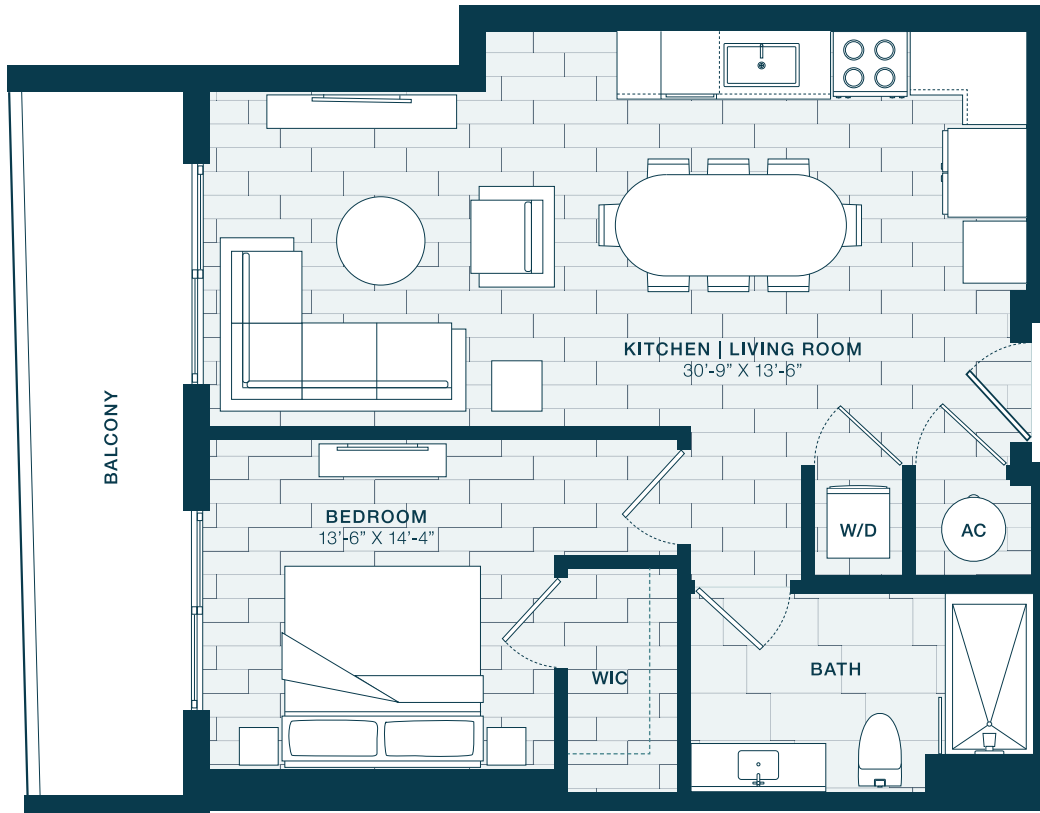

A4.1

746

1 BED / 1 BATH

SQ. FT.

	9600 S Dixie Hwy Miami, FL 33156
	www.crestmiami.com

* Pricing and availability are subject to change. Rent is based on monthly frequency. Additional fees may apply, such as but not limited to package delivery, trash, water, amenities, etc.

** Floorplans are artist's rendering. All dimensions are approximate. Actual product and specifications may vary in dimension or detail. Not all features are available in every apartment. Please see a representative for details.