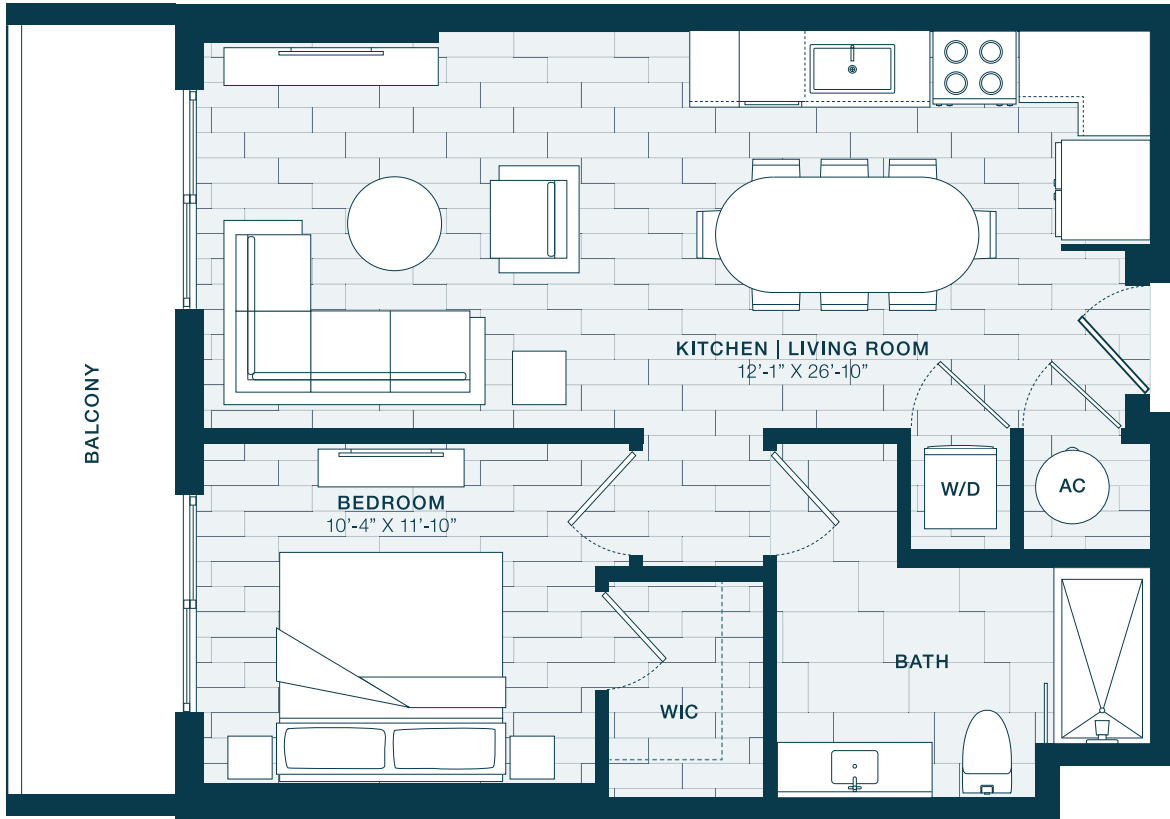

A3

722

1 BED / 1 BATH

SQ. FT.

CREST
AT PINECREST

9600 S Dixie Hwy | Miami, FL 33156

www.crestmiami.com

* Pricing and availability are subject to change. Rent is based on monthly frequency. Additional fees may apply, such as but not limited to package delivery, trash, water, amenities, etc.

** Floorplans are artist's rendering. All dimensions are approximate. Actual product and specifications may vary in dimension or detail. Not all features are available in every apartment. Please see a representative for details.