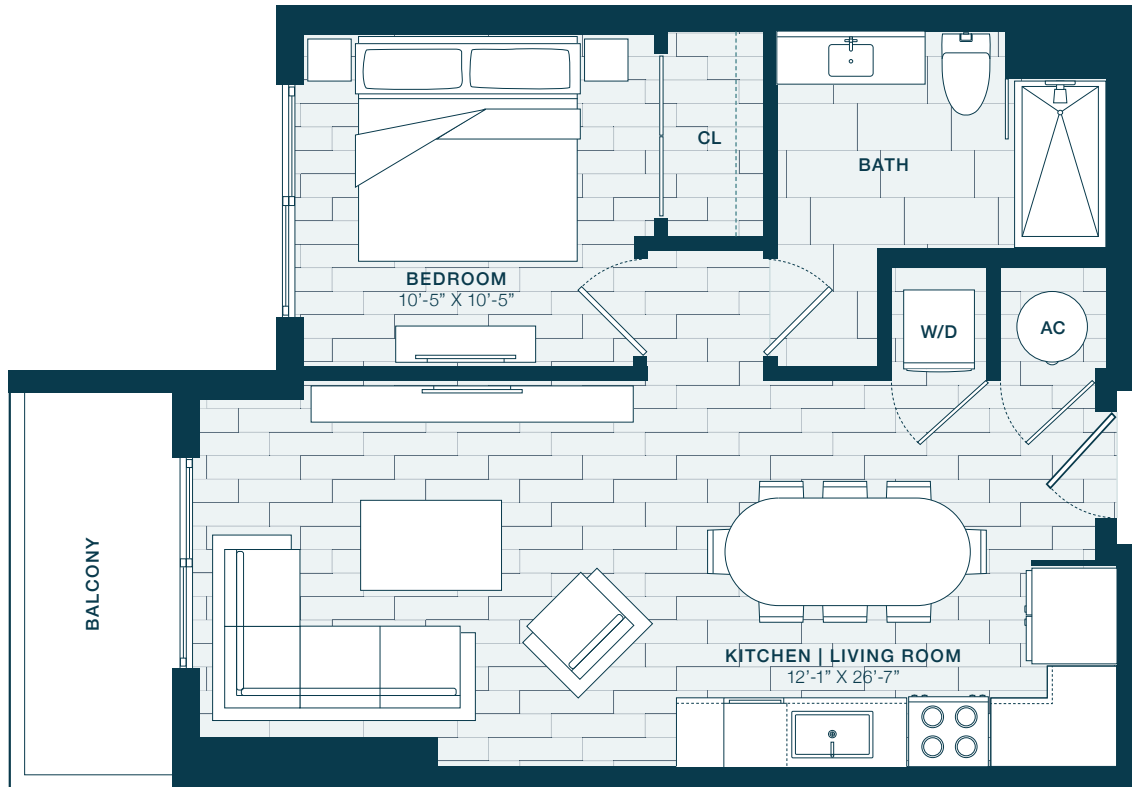

A2

686

1 BED / 1 BATH

SQ. FT.

	9600 S Dixie Hwy Miami, FL 33156
	www.crestmiami.com

* Pricing and availability are subject to change. Rent is based on monthly frequency. Additional fees may apply, such as but not limited to package delivery, trash, water, amenities, etc.

** Floorplans are artist's rendering. All dimensions are approximate. Actual product and specifications may vary in dimension or detail. Not all features are available in every apartment. Please see a representative for details.