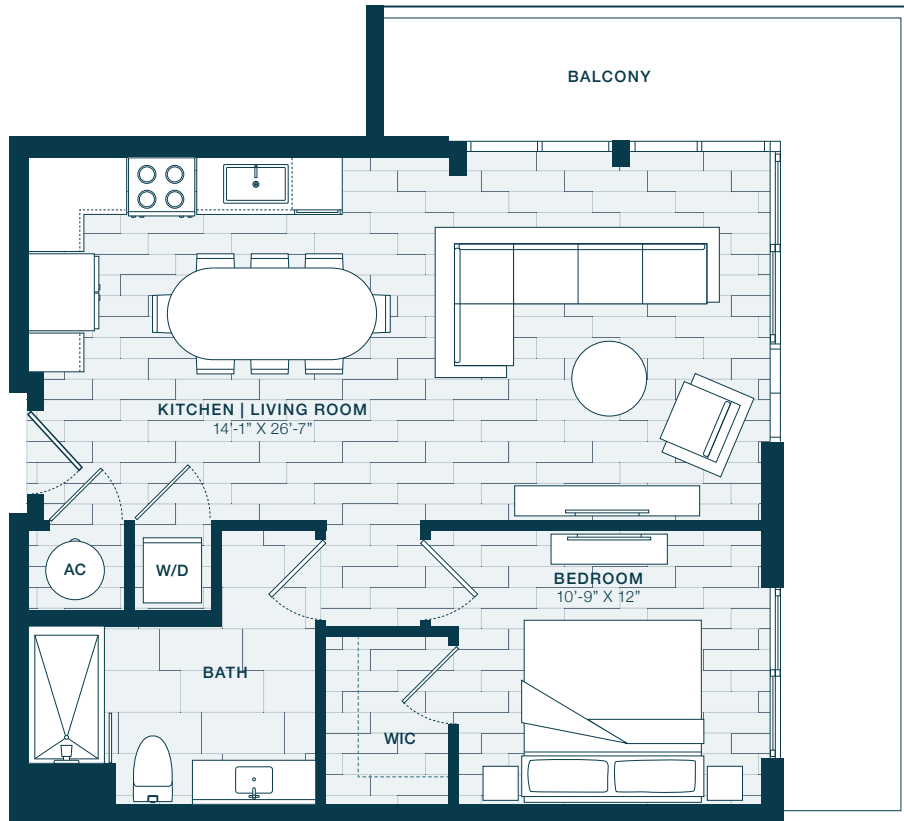

A1

1 BED / 1 BATH

800

SQ. FT.

	9600 S Dixie Hwy Miami, FL 33156
	www.crestmiami.com

* Pricing and availability are subject to change. Rent is based on monthly frequency. Additional fees may apply, such as but not limited to package delivery, trash, water, amenities, etc.

** Floorplans are artist's rendering. All dimensions are approximate. Actual product and specifications may vary in dimension or detail. Not all features are available in every apartment. Please see a representative for details.