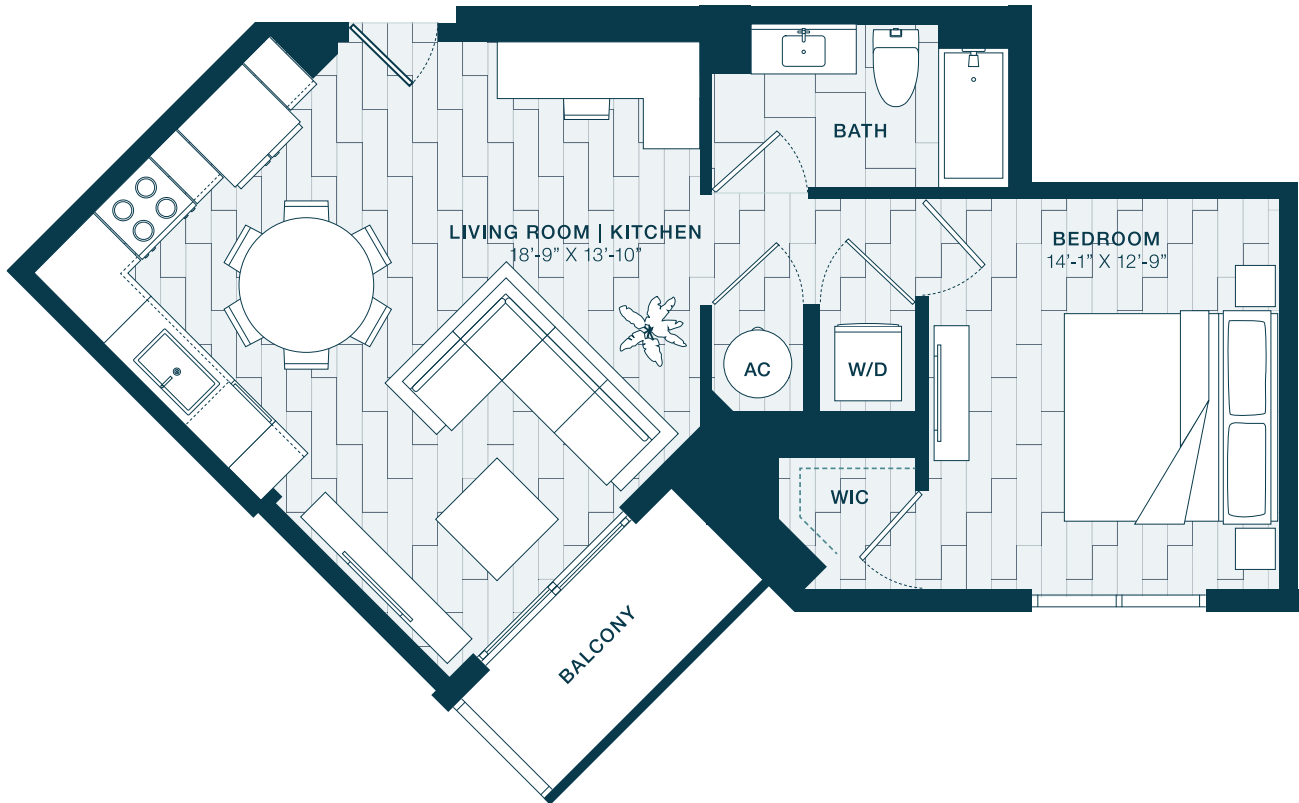

A15

809

1 BED / 1 BATH

SQ. FT.

	9600 S Dixie Hwy Miami, FL 33156
	www.crestmiami.com

* Pricing and availability are subject to change. Rent is based on monthly frequency. Additional fees may apply, such as but not limited to package delivery, trash, water, amenities, etc.

** Floorplans are artist's rendering. All dimensions are approximate. Actual product and specifications may vary in dimension or detail. Not all features are available in every apartment. Please see a representative for details.