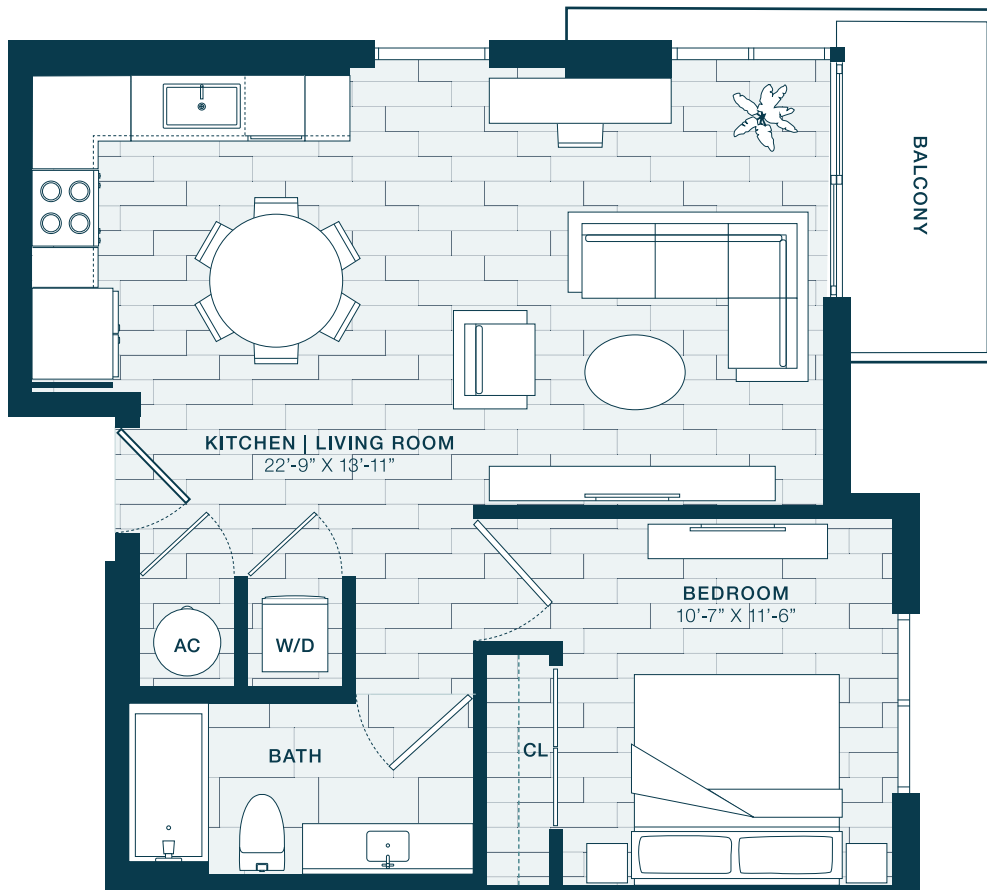

A14

1 BED / 1 BATH

699

SQ. FT.

	9600 S Dixie Hwy Miami, FL 33156
	www.crestmiami.com

* Pricing and availability are subject to change. Rent is based on monthly frequency. Additional fees may apply, such as but not limited to package delivery, trash, water, amenities, etc.

** Floorplans are artist's rendering. All dimensions are approximate. Actual product and specifications may vary in dimension or detail. Not all features are available in every apartment. Please see a representative for details.