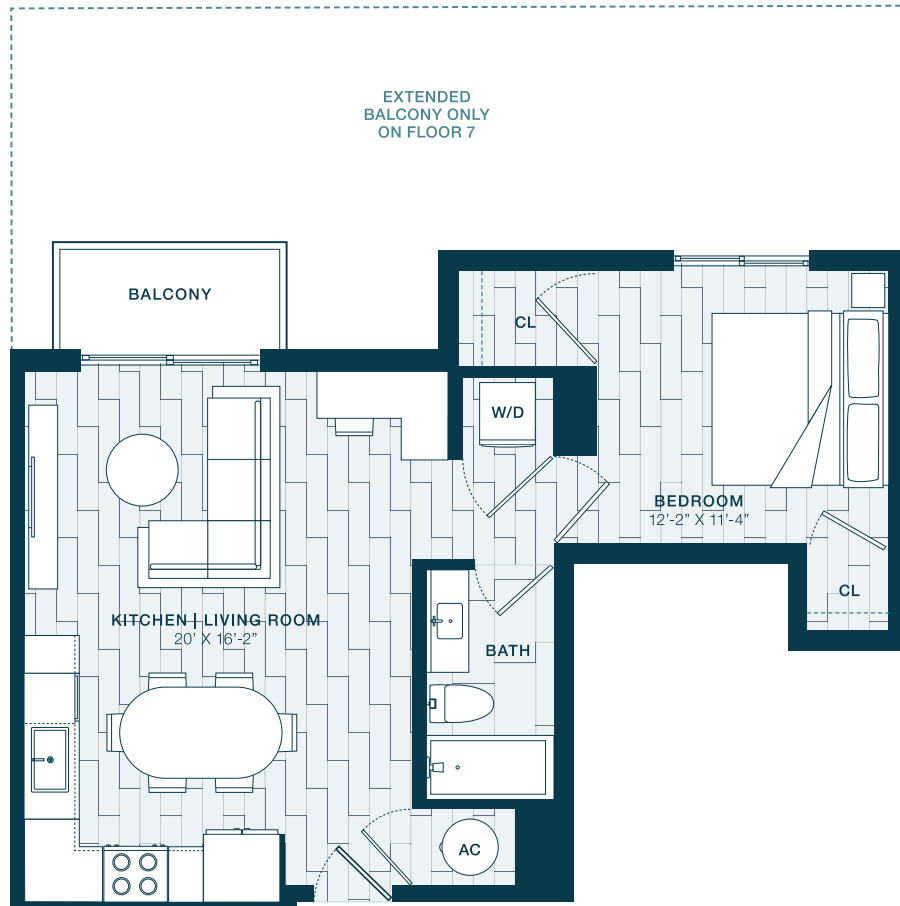

# A13

# 755

1 BED / 1 BATH

SQ. FT.

**CREST**  
AT PINECREST

9600 S Dixie Hwy | Miami, FL 33156

[www.crestmiami.com](http://www.crestmiami.com)

*\* Pricing and availability are subject to change. Rent is based on monthly frequency. Additional fees may apply, such as but not limited to package delivery, trash, water, amenities, etc.*

*\*\* Floorplans are artist's rendering. All dimensions are approximate. Actual product and specifications may vary in dimension or detail. Not all features are available in every apartment. Please see a representative for details.*