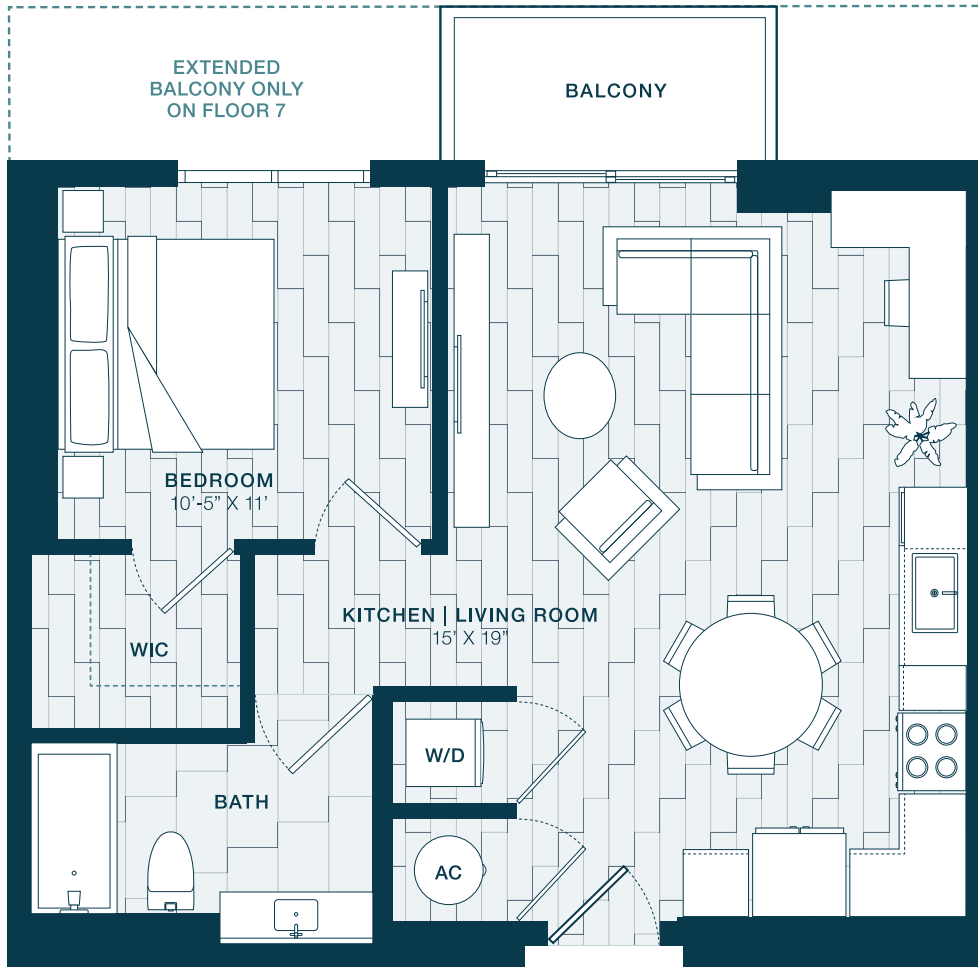

A12

1 BED / 1 BATH

656

SQ. FT.

	9600 S Dixie Hwy Miami, FL 33156
	www.crestmiami.com

* Pricing and availability are subject to change. Rent is based on monthly frequency. Additional fees may apply, such as but not limited to package delivery, trash, water, amenities, etc.

** Floorplans are artist's rendering. All dimensions are approximate. Actual product and specifications may vary in dimension or detail. Not all features are available in every apartment. Please see a representative for details.