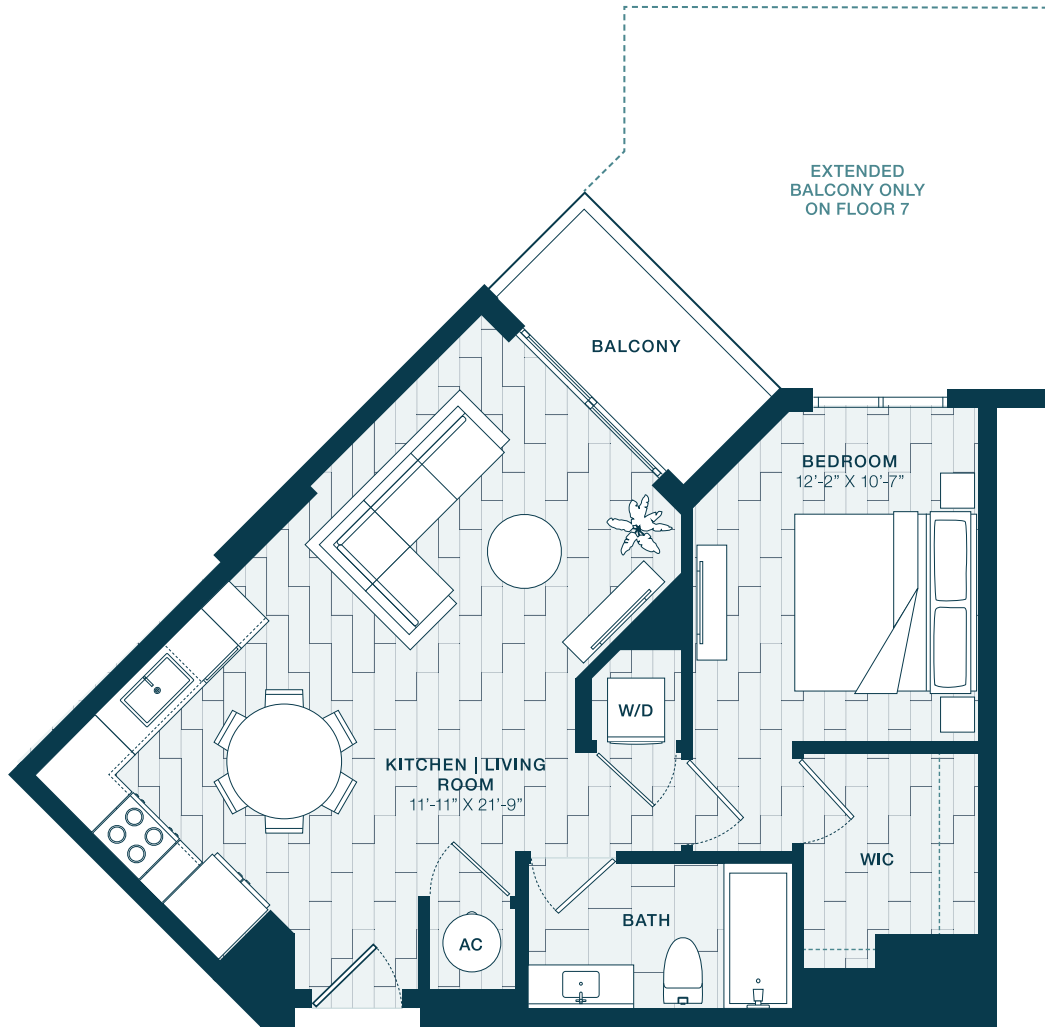

A11

1 BED / 1 BATH

699

SQ. FT.

CREST
AT PINECREST

9600 S Dixie Hwy | Miami, FL 33156

www.crestmiami.com

** Pricing and availability are subject to change. Rent is based on monthly frequency. Additional fees may apply, such as but not limited to package delivery, trash, water, amenities, etc.*

*** Floorplans are artist's rendering. All dimensions are approximate. Actual product and specifications may vary in dimension or detail. Not all features are available in every apartment. Please see a representative for details.*