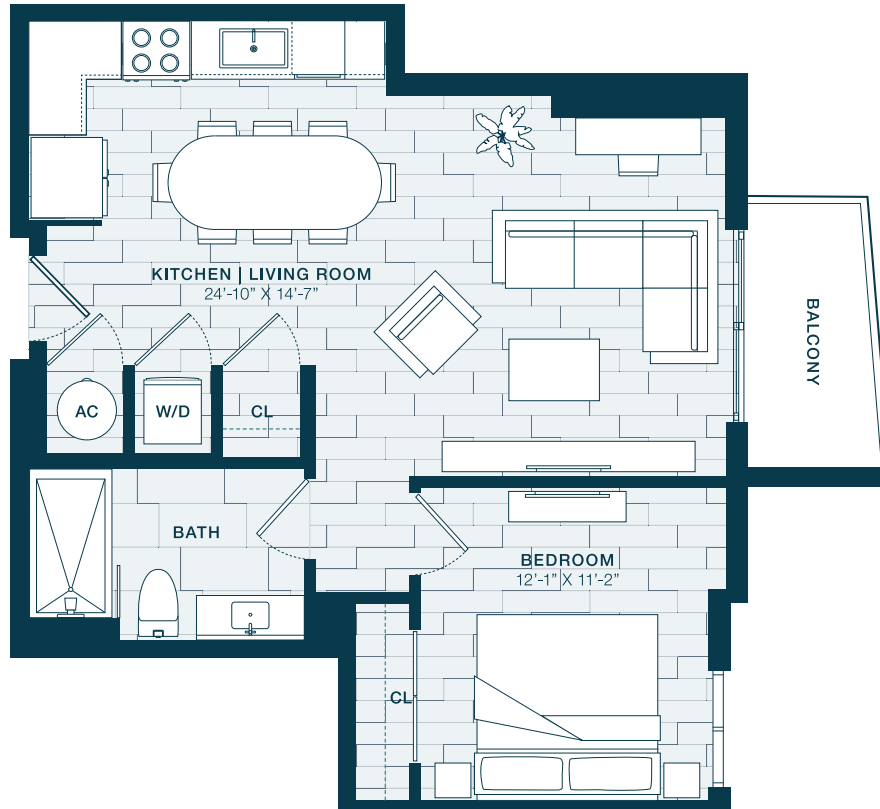

A10

1 BED / 1 BATH

755

SQ. FT.

CREST
AT PINECREST

9600 S Dixie Hwy | Miami, FL 33156

www.crestmiami.com

* Pricing and availability are subject to change. Rent is based on monthly frequency. Additional fees may apply, such as but not limited to package delivery, trash, water, amenities, etc.

** Floorplans are artist's rendering. All dimensions are approximate. Actual product and specifications may vary in dimension or detail. Not all features are available in every apartment. Please see a representative for details.